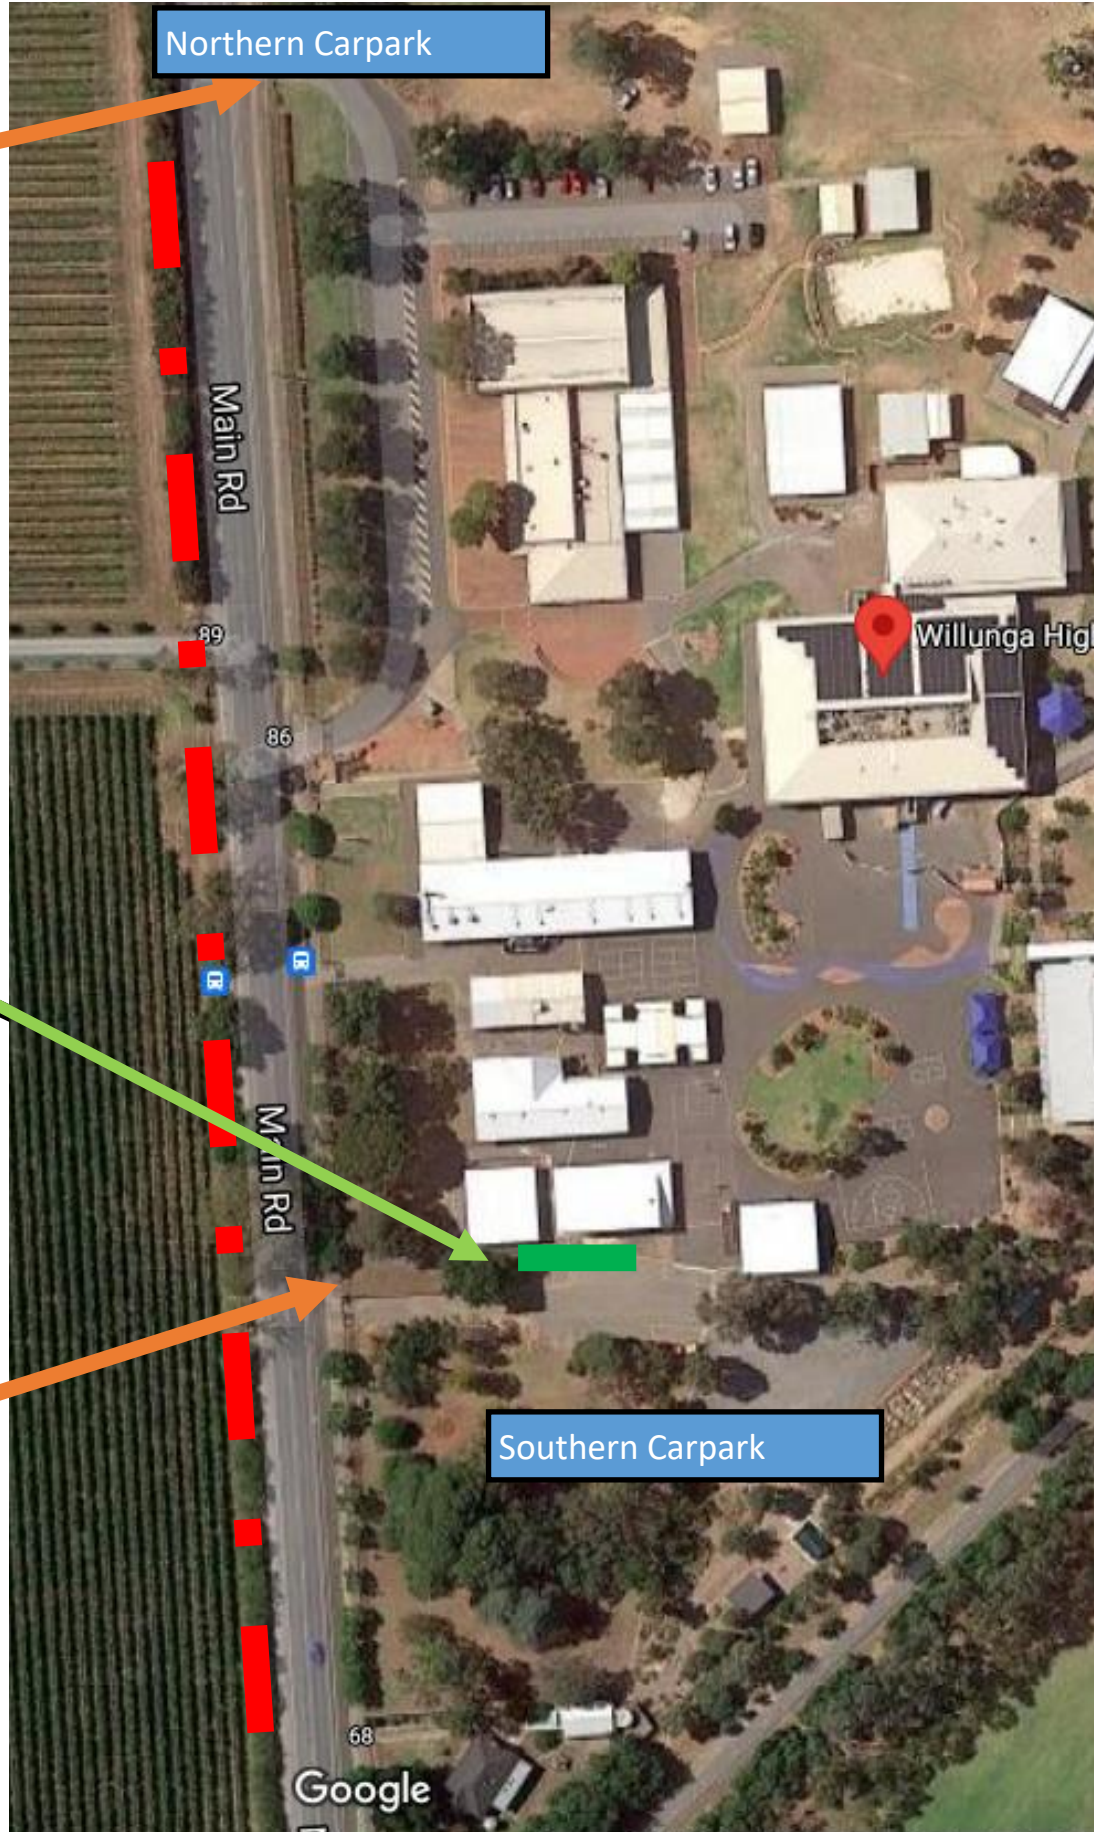

Public Parking entrance  
& 2 x accessible parks

**NO PARKING** permitted  
on **WESTERN** side of  
**Main Road**  
**24/7 Bike Lane**

Accessible parking x 8  
(display permit)

Public Parking entrance  
Gold coin donation to  
Willunga Bowling Club  
volunteers

Northern Carpark

Willunga High

Southern Carpark

Google